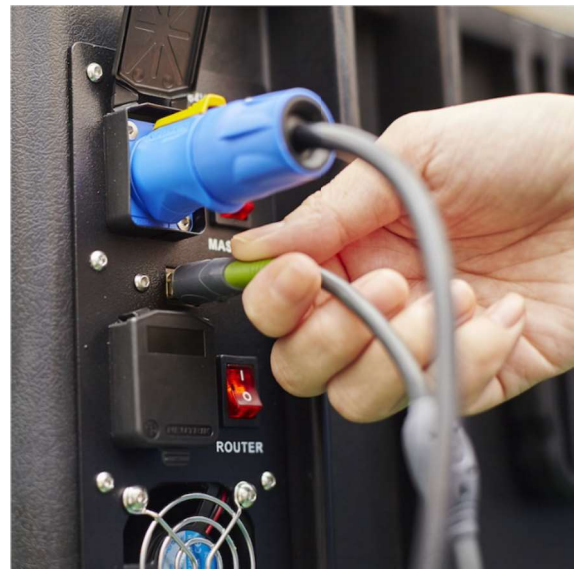

Global SIX

MODEL G6-ST-16BAY-S

USB devices up to 10.5"
Charging current max 2.1A
Both USB sync and WiFi sync available

Loading Capacity
16 tablets/iPad up to 10.5"
1pcs 15.6" host laptop
1pcs wireless router,
Internal 3pcs AC power sockets

WiFi Sync
RJ45 faceplate at front of the case body, you can transfer the data between the host and tablets easily with a wireless router.

Core Advantages:

USB Sync
Output 2.1A while no syncing, and up to 1.5A even while syncing. Syncing current at 1.5A, that means it can ensure the stable data transfer between the host and tablets even the tablets almost running out of power.