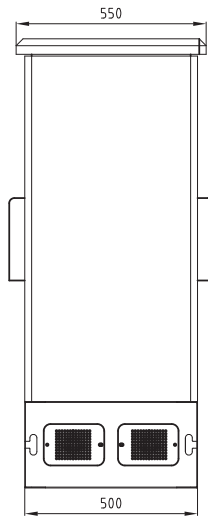

Cabinet Solutions

Outdoor Cabinet

20U Outdoor Cabinet

Global **SIX**

B-B

Front view

Side view

Front door view

Back door view

A-A

Part Number

G6-OC-20U-655-FR

20U Outdoor Cabinet 1300x600x550mm,
Material:3CR12, Single layer structure
without PE thermal insulation, with 4PCS of
AC Fans only