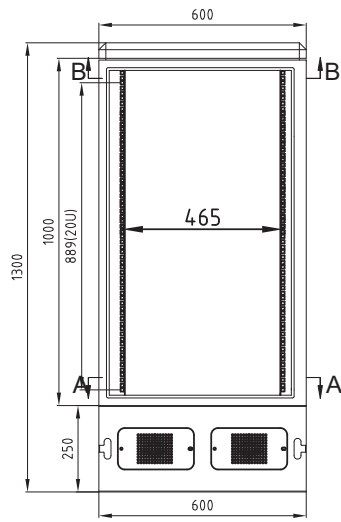

Cabinet Solutions

Outdoor Cabinet

20U Outdoor Cabinet

Global **SIX**

B-B

Front view

Side view

Front door view

Back door view

A-A

Part Number

G6-OC-20U-655-FR

20U Outdoor Cabinet 1300x600x550mm,
Material:3CR12, Single layer structure
without PE thermal insulation, with 4PCS of
AC Fans only