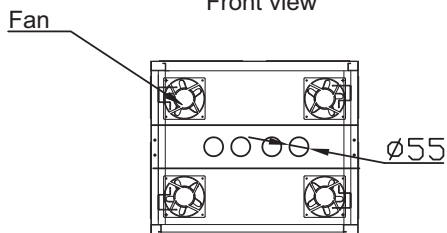

Cabinet Solutions

Outdoor Cabinet

20U Outdoor Cabinet

Global **SIX**

B-B

Front view

Side view

Front door view

Back door view

A-A

Part Number

G6-OC-20U-655-FR

20U Outdoor Cabinet 1300x600x550mm,
Material:3CR12, Single layer structure
without PE thermal insulation, with 4PCS of
AC Fans only