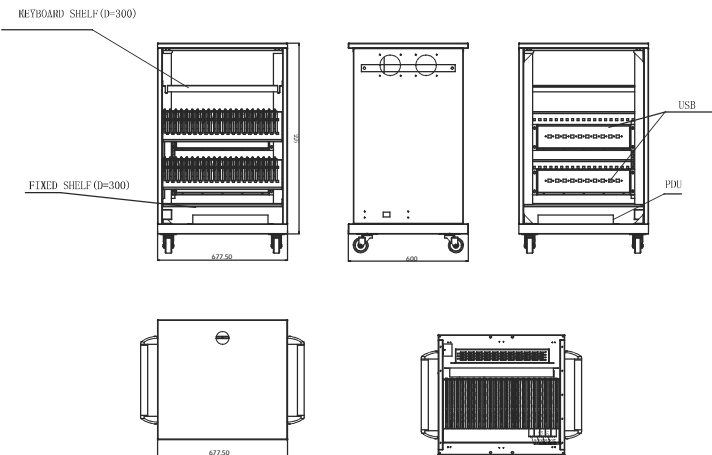

## Tablet Trolley 42 Bays

## Tablet Trolley 42 Bays

Global **SIX**

### Features

- Tablet Trolley 677.50W x 600D x 955H mm 42 Individual Tablet Bays
- Front Double Section Perforated Door with handle lock.
- Rear Perforated Door with Handle lock.
- Top entry hole with rubber.
- RAL9004/Black Colour.
- Material: Cold Rolled Mild Steel.
- 2 x Sliding tray to accommodate 21 tablets.
- 1 x fixed shelf.
- 1 x keyboard tray for keyboard and mouse.
- 2 fans on both sides.
- 1 x Power Pack.
- 4 x 3.5" Heavy Duty castors.
- 2 x Handle at the Side Panels.
- 1 x External power cord 3G1.5mm<sup>2</sup> 2M with SA plug & C19 Plug.
- 2 x 21 socket USB.
- 1 x 5 way SA type PDU 1.5U with 1P circuit breaker, or 7 way.
- Power cord 200mm with C20 plug.