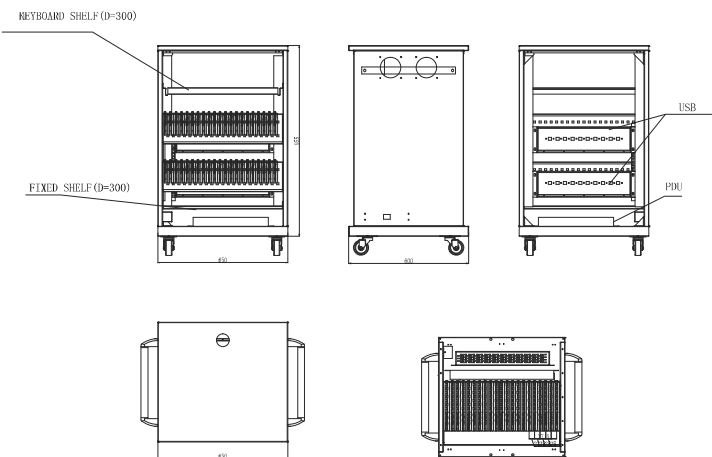

Trolley Charging Solution

Tablet Trolley 40 Bays

Tablet Trolley 40 Bays

Global **SIX**

Features

- Tablet Trolley 650W x 600D x 905H mm 40 Individual Tablet Bays.
- Front Double Section Perforated Door with handle lock.
- Rear Perforated Door with Handle lock.
- Side Panels can be Removable without lock & Side Bars.
- Top entry hole with rubber.
- RAL9004/Black Colour.
- Material: Cold Rolled Mild Steel.
- 2 x Sliding tray to accommodate 20 tablets.
- 1 x fixed shelf.
- 1 x keyboard tray for keyboard and mouse.
- 2 fans on both sides.
- 1 x Power Pack.
- 4 x 3.5" Heavy Duty castors.
- 2 x Handle at the Side Panels.
- 1 x External power cord 3G1.5mm² 2M with SA plug & C19 Plug.
- 2 x 20 socket USB.
- 1 x 5 way SA type PDU 1.5U with 1P circuit breaker, or 7 way.
- Power cord 200mm with C20 plug.

Part Number

EIS-TT-1F40-USB

40 Bay Tablet Charging trolley