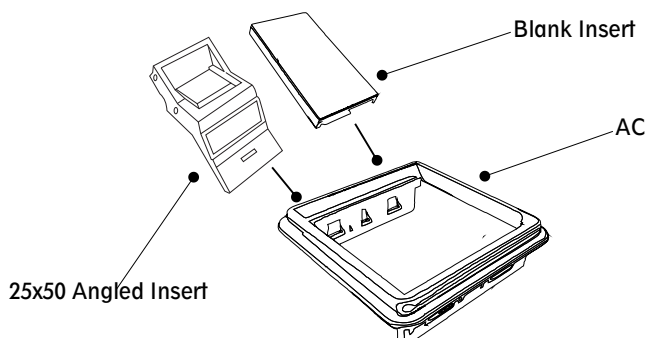

high-Impact ABS material

Able to match with the keystone modules. Keystone Jacks can be snapped in and out individually

Complete system for flush (in wall) and modular furniture

Come with mounting screws and built-in identification labels

Flat & angled types for selection

Suitable for RJ45 and other modular snap-in keystone

Application

- Data Communication
- Work Area
- ADSL- ISDN- TEL - DATA

Part Numbers

G6-2305C	23x25mm Adaptor for Clipsal Faceplates
JE302A	60x58mm Dual Port Surface Mount Box
SW-4235AP-1P	35x58mm Single Port Surface Mount Box
AC	50x50mm Collar
JE303W1-BB	25x50mm Blank Insert Flush Mount
JE340-W2	25x50mm 45 Degree Angled
G6-FMADAP-25X50	25x50mm Flush Mount Adapter
G6FMADAP45X45-1P	45x45mm Flush Mount Shutter Face Adaptor 1-port
G6FMADAP45X45-2P	45x45mm Flush Mount Shutter Face Adaptor 2-port
BT002	80x126mm Single Port Faceplate
BT003	80x126mm Dual Port Faceplate
ST2034WE	120x120mm 4-Port Faceplate
SW-4235AP-4P	99.64x60mm Four Port Surface Mount Box
SW-4235AP-6P	145x60mm Six Port Surface Mount Box
G6-FP-1P	70x115mm Faceplate 1-Port (US Style)
G6-FP-2P	70x115mm Faceplate 2-Port (US Style)
G6-FP-3P	70x115mm Faceplate 3-Port (US Style)
G6-FP-4P	70x115mm Faceplate 4-Port (US Style)
G6-FP-6P	70x115mm Faceplate 6-Port (US Style)
G6-FP-1P-86x86mm	86x86mm Faceplate 1-Port (UK Style)
G6-FP-2P-86x86mm	86x86mm Faceplate 2-Port (UK Style)