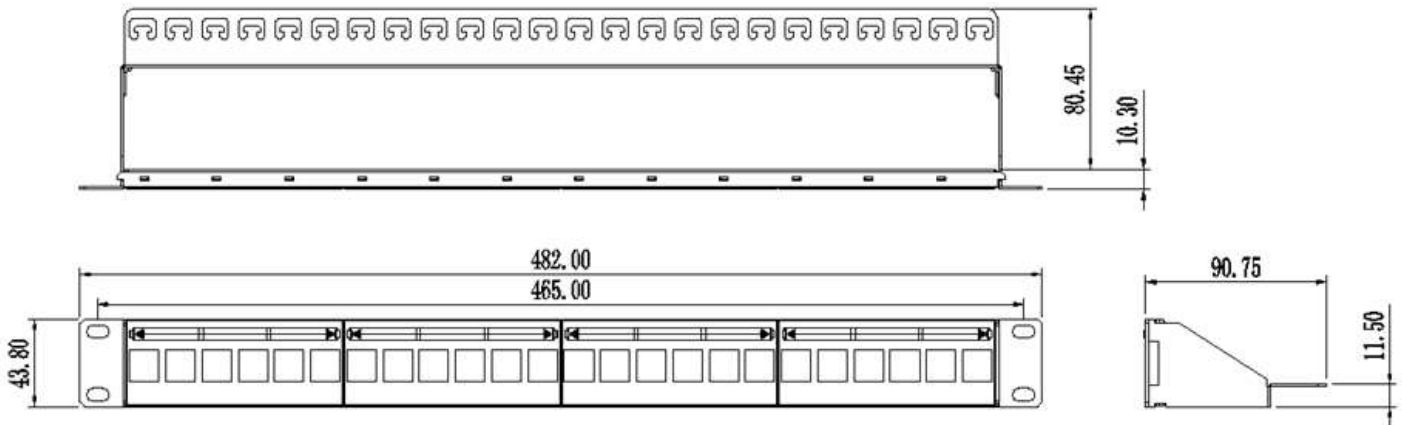

Key Features

- High quality engineering plastic and steel sheet with high strength
- Ergonomic design, convenient module snap-in installation
- Compatible with various performance jack modules
- Solid and easy installation design saves installation and operation costs
- Compatible with 19-inch equipment racks, cabinets, and wall mount shelf
- All ports are large front-end marked, and easier use
- The back end has a cable manager that effectively guides the cable to the termination point

Part Numbers

G6SPPE24

24 ports Shielded Patch Panel with rear cable management

Copper Structured Cabling Solutions

Shielded Patch Panel

Shielded Patch Panel Empty

Global **SIX**

Packaging

Description	Color	Inner Box	Carton	Carton measurment (L*W*H)	Weight
24 ports empty patch panel (Shielded)	Black	1PCS	10PCS	53cm × 31cm × 23cm	7.8 KG

Part Numbers

G6SPPE24

24 ports Shielded Patch Panel with rear cable management