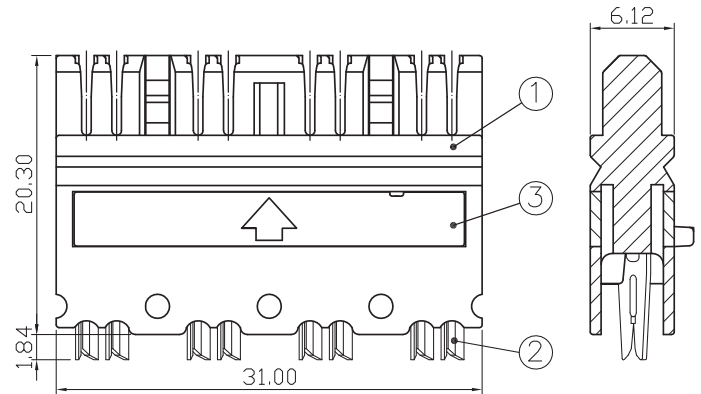

Copper Structured Cabling Solutions

Wiring Block

Cat6 Wiring Block

Global **SIX**

Number	Description
1	Terminal Housing
2	IDC Terminal
3	Terminal Insert A
4	Terminal Insert B

Part Number

G6-48PAIR-ENKIT

Cat6 48-Pair IDC Wiring Block with legs,
12x4 Pair IDC Connector, Label Holder (Kit)

Copper Structured Cabling Solutions

Wiring Block

Cat6 Wiring Block

Global **SIX**

Number	Description
1	50-Pair Base With Legs
2	24-Pair Insert
3	Index Holder
4	4-Pair IDC Connector

Part Number

G6-48PAIR-ENKIT

Cat6 48-Pair IDC Wiring Block with legs,
12x4 Pair IDC Connector, Label Holder (Kit)