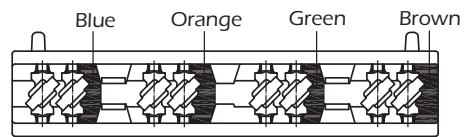

Copper Structured Cabling Solutions

Wiring Block

Cat6 Wiring Block

Global **SIX**

Number	Description
1	Terminal Housing
2	IDC Terminal
3	Terminal Insert A
4	Terminal Insert B

Part Number

G6-48PAIR-ENKIT

Cat6 48-Pair IDC Wiring Block with legs,
12x4 Pair IDC Connector, Label Holder (Kit)

Copper Structured Cabling Solutions

Wiring Block

Cat6 Wiring Block

Global **SIX**

Number	Description
1	50-Pair Base With Legs
2	24-Pair Insert
3	Index Holder
4	4-Pair IDC Connector

Part Number

G6-48PAIR-ENKIT