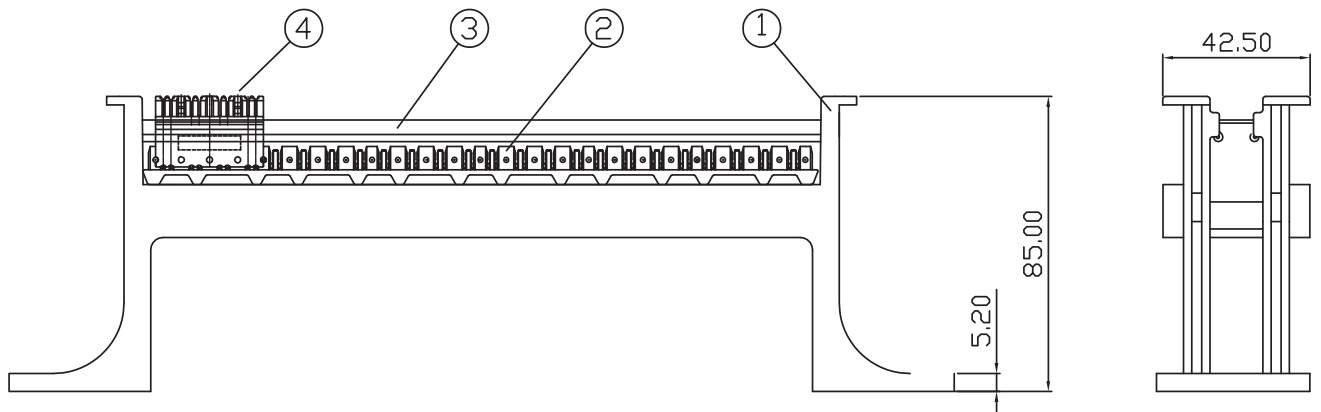

Copper Structured Cabling Solutions

Wiring Block

Cat6 Wiring Block

Global **SIX**

Number	Description
1	Terminal Housing
2	IDC Terminal
3	Terminal Insert A
4	Terminal Insert B

Part Number

G6-48PAIR-ENKIT

Cat6 48-Pair IDC Wiring Block with legs,
12x4 Pair IDC Connector, Label Holder (Kit)

Copper Structured Cabling Solutions

Wiring Block

Cat6 Wiring Block

Global **SIX**

Number	Description
1	50-Pair Base With Legs
2	24-Pair Insert
3	Index Holder
4	4-Pair IDC Connector

Part Number

G6-48PAIR-ENKIT

Cat6 48-Pair IDC Wiring Block with legs,
12x4 Pair IDC Connector, Label Holder (Kit)