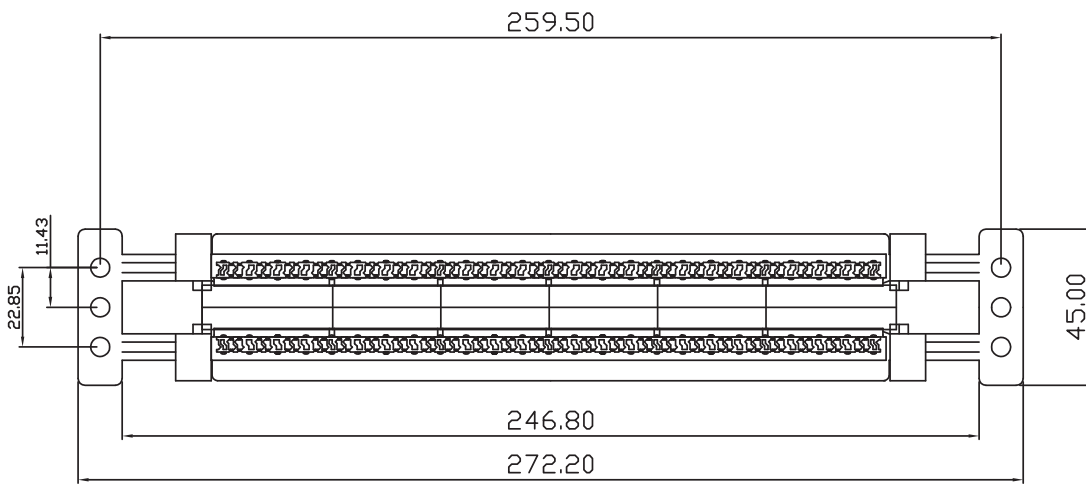

Copper Structured Cabling Solutions

Wiring Block

Cat6 Wiring Block

Global **SIX**

Number	Description
1	Terminal Housing
2	IDC Terminal
3	Terminal Insert A
4	Terminal Insert B

Part Number

G6-48PAIR-ENKIT

Cat6 48-Pair IDC Wiring Block with legs,
12x4 Pair IDC Connector, Label Holder (Kit)

Copper Structured Cabling Solutions

Wiring Block

Cat6 Wiring Block

Global **SIX**

Number	Description
1	50-Pair Base With Legs
2	24-Pair Insert
3	Index Holder
4	4-Pair IDC Connector

Part Number

G6-48PAIR-ENKIT

Cat6 48-Pair IDC Wiring Block with legs,
12x4 Pair IDC Connector, Label Holder (Kit)