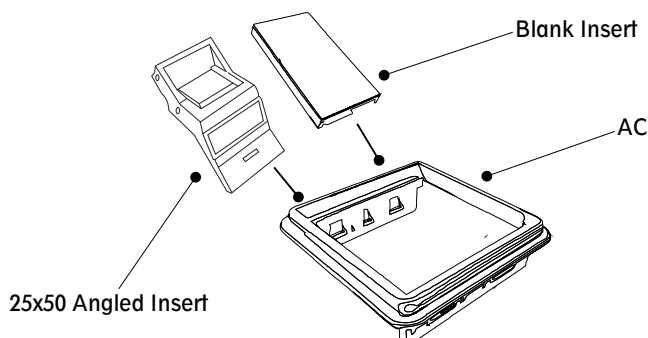

Copper Structured Cabling Solutions

Faceplates

Faceplates

Global **SIX**

Characteristic Features

Dust cover is provided for dust and dampness protection

high-Impact ABS material

Able to match with the keystone modules. Keystone Jacks can be snapped in and out individually

Complete system for flush (in wall) and modular furniture

Come with mounting screws and built-in identification labels

Flat & angled types for selection

Suitable for RJ45 and other modular snap-in keystone

Application

- Data Communication
- Work Area
- ADSL - ISDN - TEL - DATA

Part Numbers

G6-2305C	Adaptor for Clipsal Faceplates
JE302A	Dual Port Surface Mount Box
SW-4235AP-1P	Single Port Surface Mount Box
AC	50x50mm Collar
JE303W1-BB	25x50mm Flush Mount Blank Insert
JE303W2-BB	12.5x50mm Flush Mount Blank Insert
JE340-W2	25x50mm 45 Degree Angled
G6-FMADAP-25X50	25x50mm Flush Mount Adapter
G6FMADAP22.5X45	Flush mount shutter face adaptor 22.5 x 45mm
G6FMADAP45X45	Flush mount shutter face adaptor 45 x 45mm
BT002	Single Port Faceplate
BT003	Dual Port faceplate
ST2034WE	4-Port Faceplate