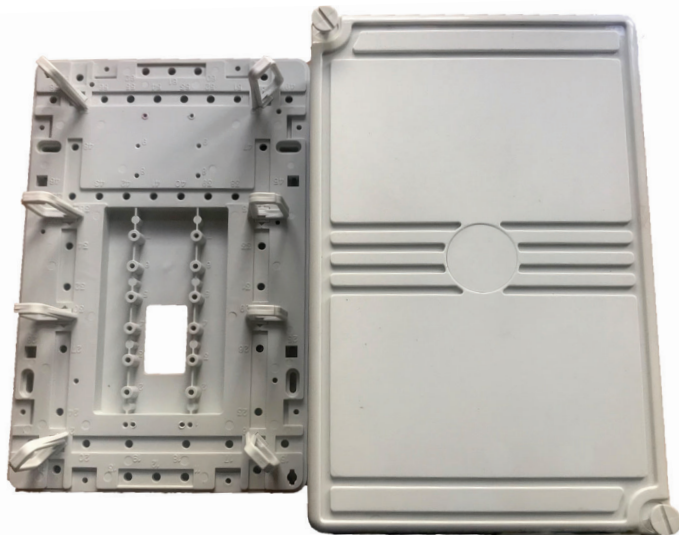

Copper Structured Cabling Solutions

Distribution Box

24-Way Distribution Box

Global **SIX**

Distribution Box

4-Way Keystone Jack Adaptor Plate

Our indoor distribution box has been designed for multiple structure cabling deployments. This universal application ranges from Consolidation Points (CP) or Horizontal Connection Points (HCP) on RJ45 8-pin keystones

- Enclosure: made of highly impact-resistant, thermoplastic ABS plastic; flammability class according to UL 94V-0
- 24 RJ45 8-pin keystone connection
- Indoor use only

Part Number

G6-24WAY-ENKIT

24-Way Distribution Box including 6 x 4Way Keystone Jack Adaptor Plate (Kit)