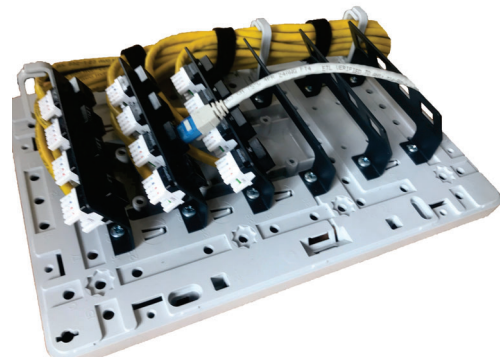

Copper Structured Cabling Solutions

Distribution Box

24-Way Distribution Box

Global **SIX**

Distribution Box

4-Way Keystone Jack Adaptor Plate

Our indoor distribution box has been designed for multiple structure cabling deployments. This universal application ranges from Consolidation Points (CP) or Horizontal Connection Points (HCP) on RJ45 8-pin keystones

- Enclosure: made of highly impact-resistant, thermoplastic ABS plastic; flammability class according to UL 94V-0
- 24 RJ45 8-pin keystone connection
- Indoor use only

Part Number

G6-24WAY-ENKIT

24-Way Distribution Box including 6 x 4Way Keystone Jack Adaptor Plate (Kit)