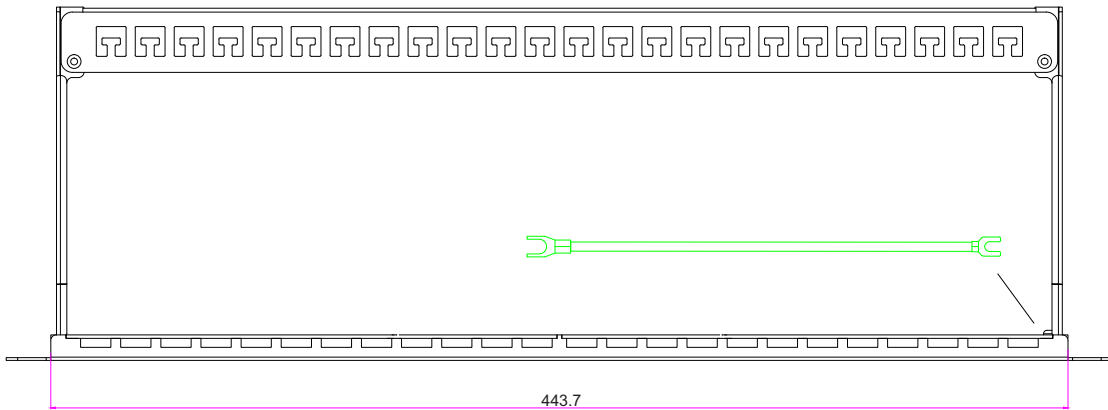

Copper Structured Cabling Solutions

Shielded Patch Panel

1U 48-Port Shielded Patch Panel Empty

Global **SIX**

Part Numbers

G6SPPE48-1U

1U 48-ports Shielded Patch Panel with rear cable management