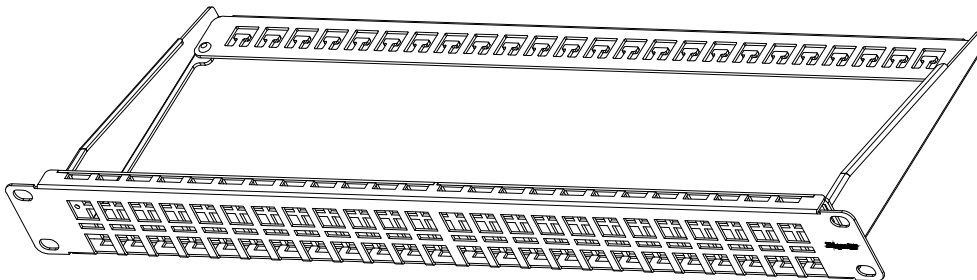

Copper Structured Cabling Solutions

Shielded Patch Panel

1U 48-Port Shielded Patch Panel Empty

Global **SIX**

Part Numbers

G6SPPE48-1U

1U 48-ports Shielded Patch Panel with rear cable management