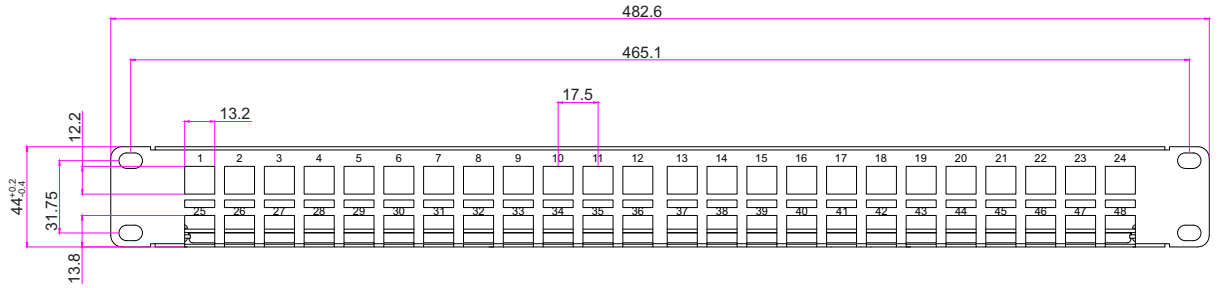

Copper Structured Cabling Solutions

Shielded Patch Panel

1U 48-Port Shielded Patch Panel Empty

Global **SIX**

Part Numbers

G6SPPE48-1U

1U 48-ports Shielded Patch Panel with rear cable management