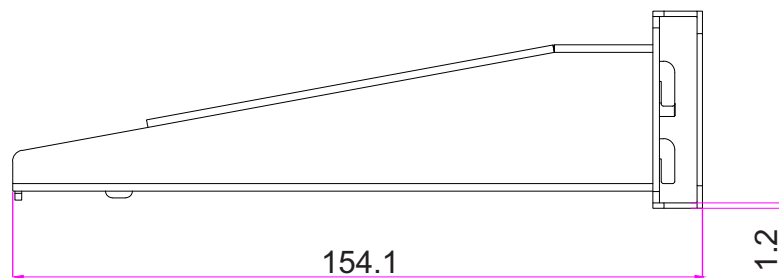

Copper Structured Cabling Solutions

Shielded Patch Panel

1U 48-Port Shielded Patch Panel Empty

Global **SIX**

Part Numbers

G6SPPE48-1U

1U 48-ports Shielded Patch Panel with rear cable management