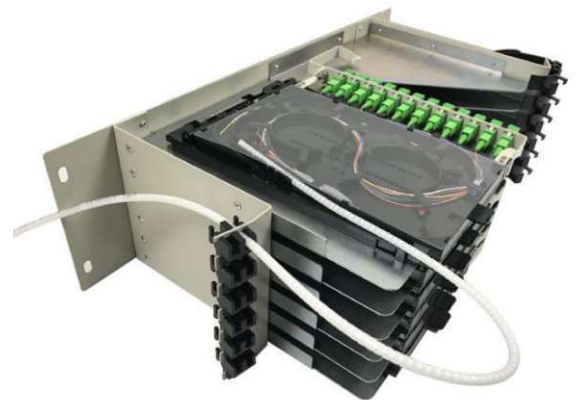

Fibre Optic Solutions

Fibre Management Systems

Rack Mount Patch Panel

Global **SIX**

Overview

ODF (Optical Distribution Frame) rack mount patch panel new design with the most advanced splice & patch system and cable management ever developed for high density applications on carrier & transmission side.

Features

- Compact 3U patch panel, each U accommodates 2 fiber trays
- Each U accommodates 2 fiber trays each max. Capacity of 24 fibers
- Max capacity of the patch panel is 144 fibers for SSF Duplex adapters
- Patch Panels are rear mounted for improved access
- Fiber trays and connected patch cords can slide in and out independently as a pull-out unit
- Easy side access ensures laser safety
- Special splice module design, which allows splicing on one side and professional cable storage on the other side without cable congestion
- Modules are tiltable up to 135 degree for ease of installation and maintenance
- Special incoming cable fixing unit which ensures strong, easy and quick cable fixing for miniflex tubes-no need to use time consuming plastic cable ties
- Integrated outgoing patch cords clamps and routing guides, which ensures min bend radius criteria of 35mm and professional cable management.

Applications

- Carrier & transmission networks in central offices
- Outside cabinet applications
- FTTX applications
- Utility Networks (WAN & MAN)

Dimensions and Capacity

Dimensions(H*W*D)	133mm*486mm*258mm
Material	Cold rolled steel; Powder coated
Color	RAL 7035
Weight	4 kg
Maximum Port Capacity	144 Ports for SSF Double Connectors

Shipping Information

Package Contents	Patch panel, 1 unit
Package Dimensions(W*H*D)	It depends on the dimensions of the product
Material	Carton box

Special Incoming Fiber Tube Fixing System

Cable Routing Unit